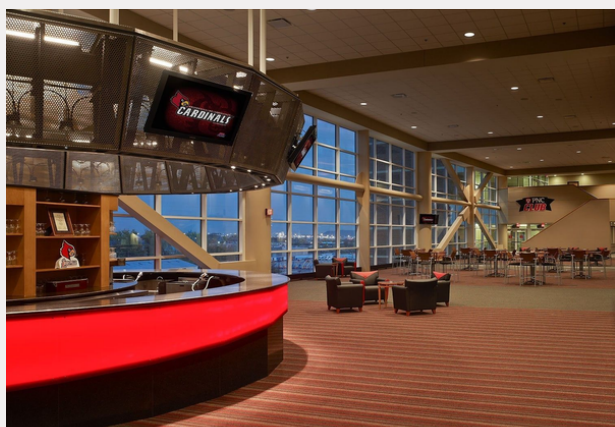

L&N Stadium Rental Rates

Angel's Envy Bourbon Club

The Angel's Envy Bourbon Club offers you a truly unique space to facilitate any kind of event. In the past, this club space was used for weddings, proms, job fairs, conferences, meetings, awards dinners, registrations for car shows, bridal shows, and so much more!

PNC Club

This club space has windows to the East and West offering views of the playing field, and a view of the city, making it a truly amazing space.

Press Lounge

The perfect space for a more intimate gathering, smaller group meetings, birthday parties, registrations, and many more options. This space offers a view of the field for a more unique experience.